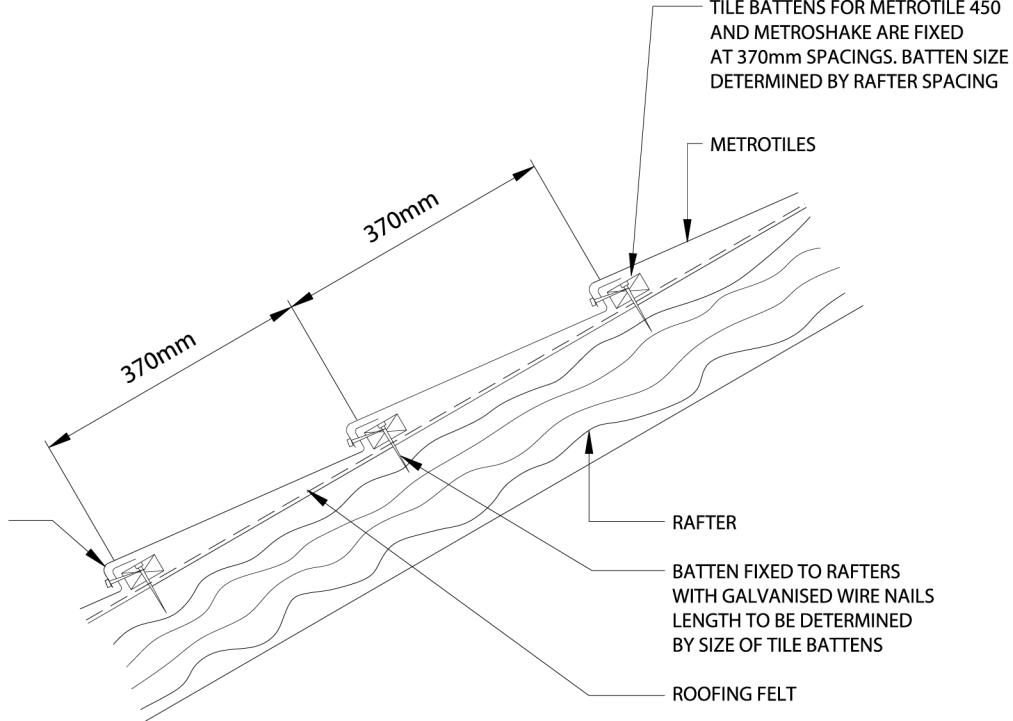

METROTILE 450 AND
METROSHAKE FIXED
WITH CEMENT COATED
GALVANISED NAILS

Krovni pokrivač
Metrotile
www.metrokrov.net

TEGO MONT

CONTENT

METROTILE 450 &
METROSHAKE
BATTEN SPACING

DRAWING SCALE

1:10

DRAWING NUMBER