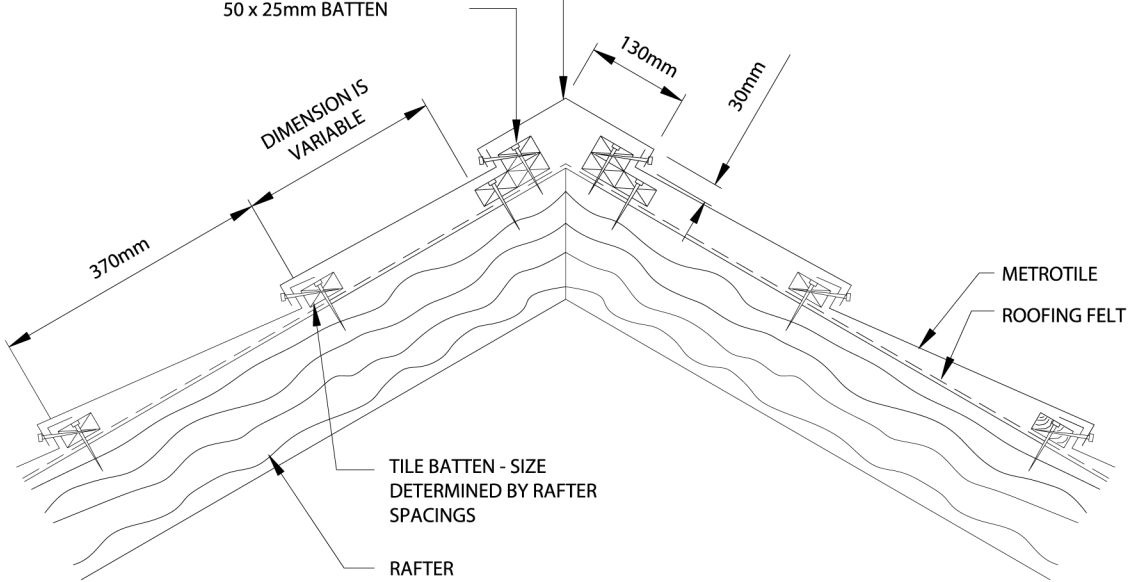

DELTA RIDGE (1200
COVER LENGTH) SUITABLE
FOR ROOF PITCHES FROM
10° TO 45° FIXED FOUR
TIMES BOTH SIDES WITH
METROTILE NAILS

50 x 25mm BATTEN

Krovni pokrivač

Metrotile

www.metrokrov.net

TEGO MONT

CONTENT

DELTA RIDGE

DRAWING SCALE

1:10

DRAWING NUMBER

M-003

DATE

JANUARY 2002

REVISION