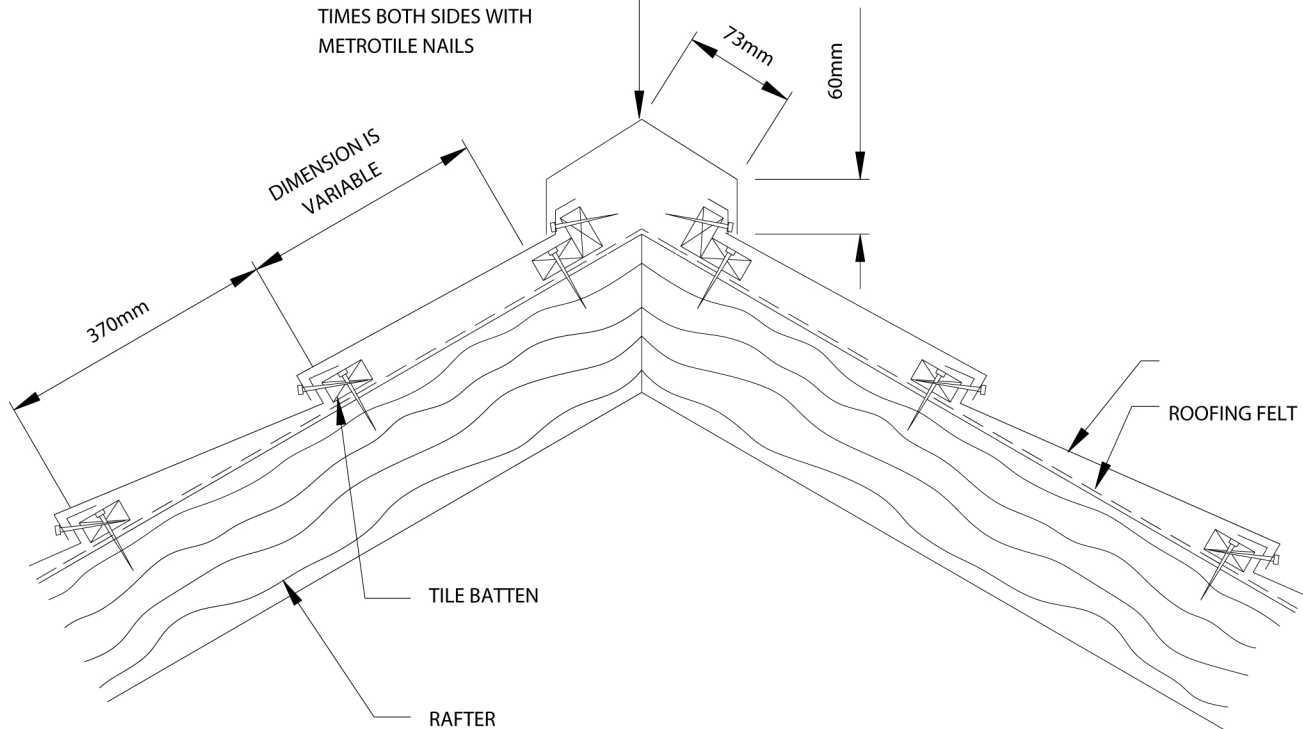

ANGLE RIDGE CAP (1200  
COVER LENGTH) SUITABLE  
FOR ROOF PITCHES FROM  
10° TO 45° FIXED FOUR  
TIMES BOTH SIDES WITH  
METROTILE NAILS

Krovni pokrivač

**Metrotile**

[www.metrokrov.net](http://www.metrokrov.net)

TEGO MONT

CONTENT

ANGLE RIDGE

DRAWING SCALE

1:10

DRAWING NUMBER

M-004

DATE