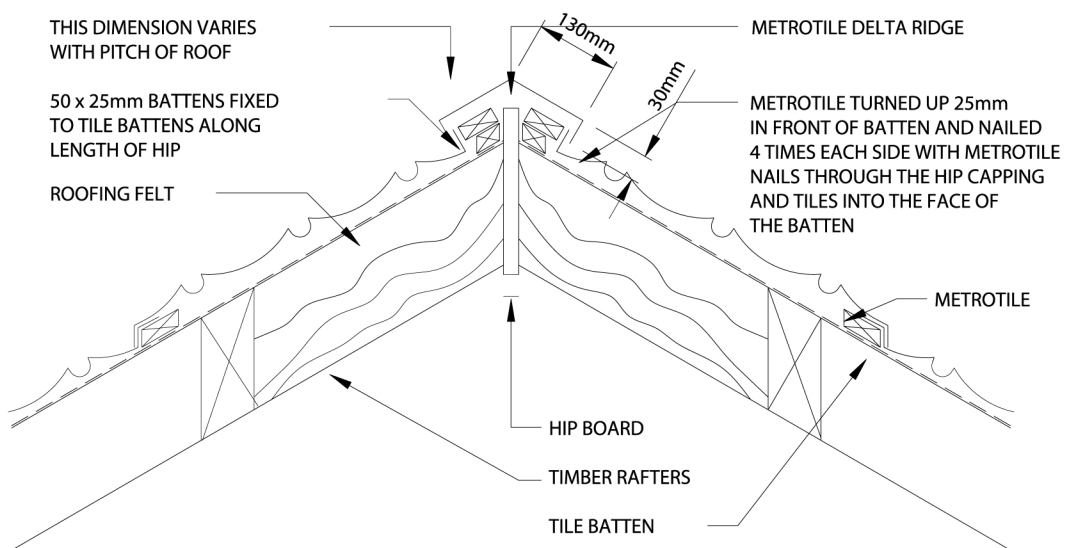

HIP DETAIL SQUARE RIDGE/HIP

HIP DETAIL DELTA RIDGE/HIP

<p>Krovni pokrivač</p> <p><b>Metrotile</b></p> <p>www.metrokrov.net</p> <p>TEGO MONT</p>	CONTENT	DRAWING SCALE
	HIPS	1:10
		DRAWING NUMBER
		M-006
		DATE
		JANUARY 2002
		REVISION