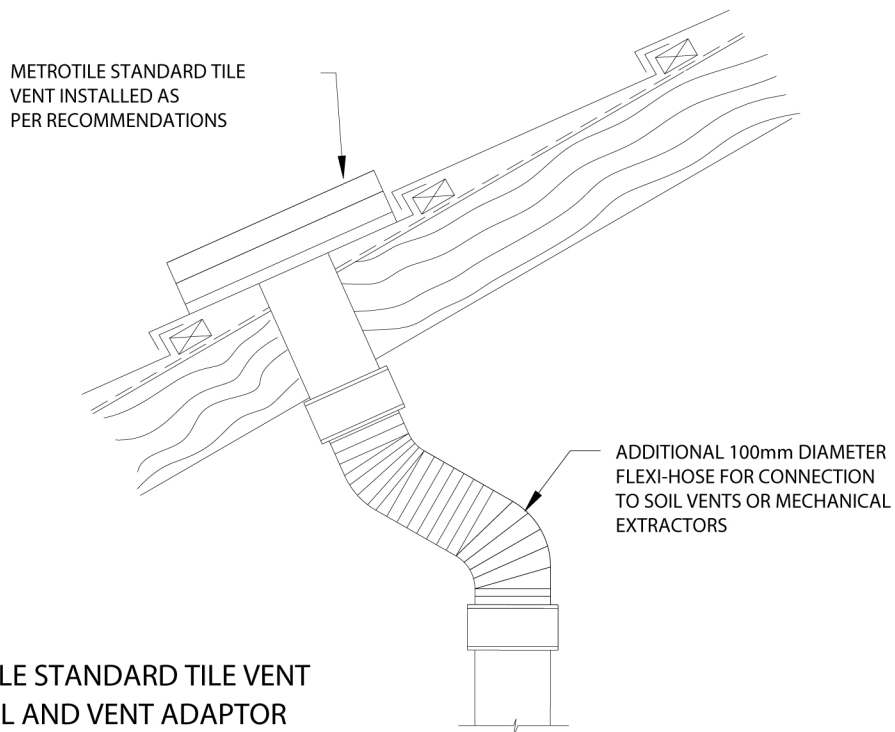

SOIL VENT PIPE THROUGH ROOF

METROTILE STANDARD TILE VENT WITH SOIL AND VENT ADAPTOR

Krovni pokrivač
Metrotile
www.metrokrov.net
TEGO MONT

| |
|----------------------------------|
| CONTENT |
| FLASHINGS: SOIL AND VENT PIPE |

| | |
|----------------|--------------|
| DRAWING SCALE | NOT TO SCALE |
| DRAWING NUMBER | M-012 |
| DATE | JANUARY 2002 |
| REVISION | |