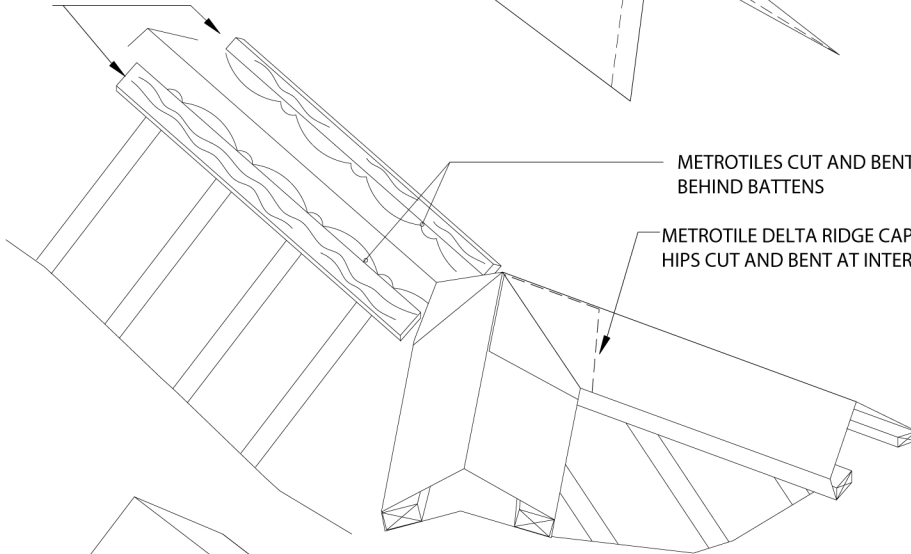

METROTILE DELTA RIDGE CAPPING ON
RIDGE SHOWING SHAPE OF END
SHOWING DRESSING OVER HIP CAPPINGS

50x25 BATTENS FIXED
OVER METROTILE TILES

METROTILES CUT AND BENT
BEHIND BATTENS

METROTILE DELTA RIDGE CAPPINGS ON
HIPS CUT AND BENT AT INTERSECTION

METROTILE DELTA RIDGE CAPPING SHOWN
DRESSED OVER HIP CAPPINGS AND FIXED
IN SIDES WITH METROTILE NAILS

Krovni pokrivač

Metrotile

www.metrokrov.net

TEGO MONT

CONTENT

DETAIL OF METROTILE
DELTA/HIP
INTERSECTION

DRAWING SCALE

NOT TO SCALE

DRAWING NUMBER

M-013

DATE

JANUARY 2002

REVISION