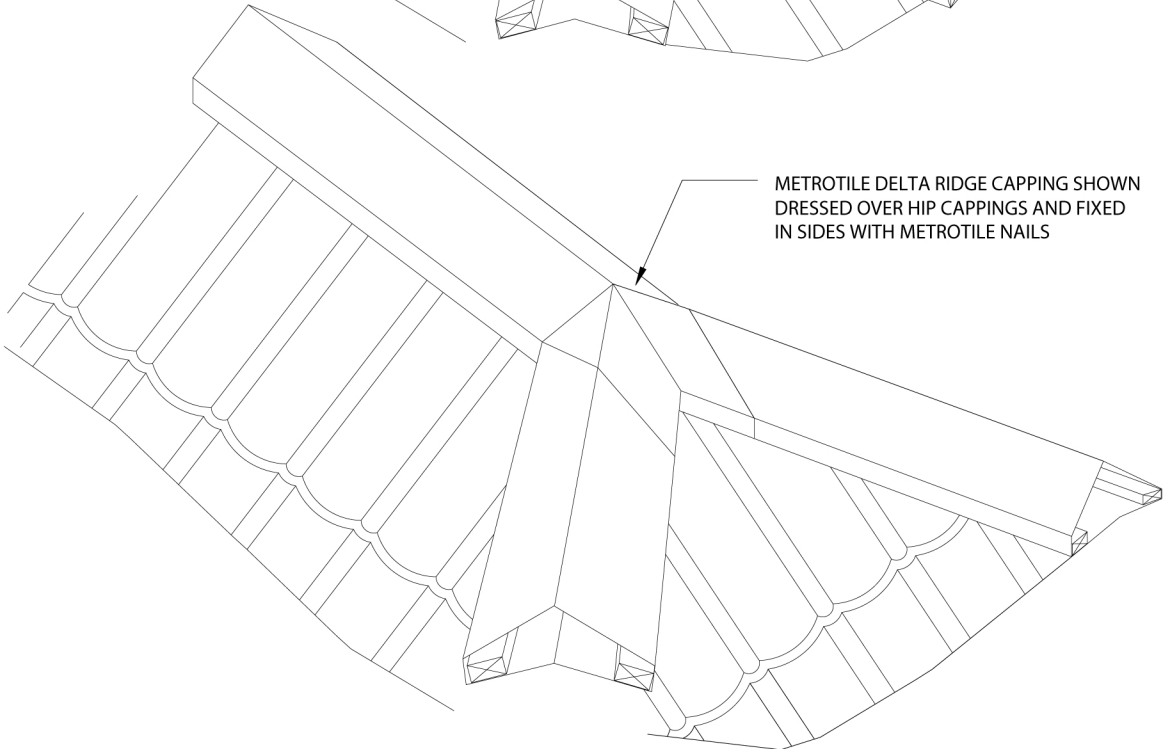

METROTILE DELTA RIDGE CAPPING ON
RIDGE SHOWING SHAPE OF END
SHOWING DRESSING OVER HIP CAPPINGS

50x25 BATTENS FIXED
OVER METROTILE TILES

METROTILES CUT AND BENT
BEHIND BATTENS

METROTILE DELTA RIDGE CAPPINGS ON
HIPS CUT AND BENT AT INTERSECTION

METROTILE DELTA RIDGE CAPPING SHOWN
DRESSED OVER HIP CAPPINGS AND FIXED
IN SIDES WITH METROTILE NAILS

Krovni pokrivač

Metrotile

www.metrokrov.net

TEGO MONT

CONTENT

DETAIL OF METROTILE
DELTA/HIP
INTERSECTION

DRAWING SCALE

NOT TO SCALE

DRAWING NUMBER

M-013

DATE

JANUARY 2002

REVISION