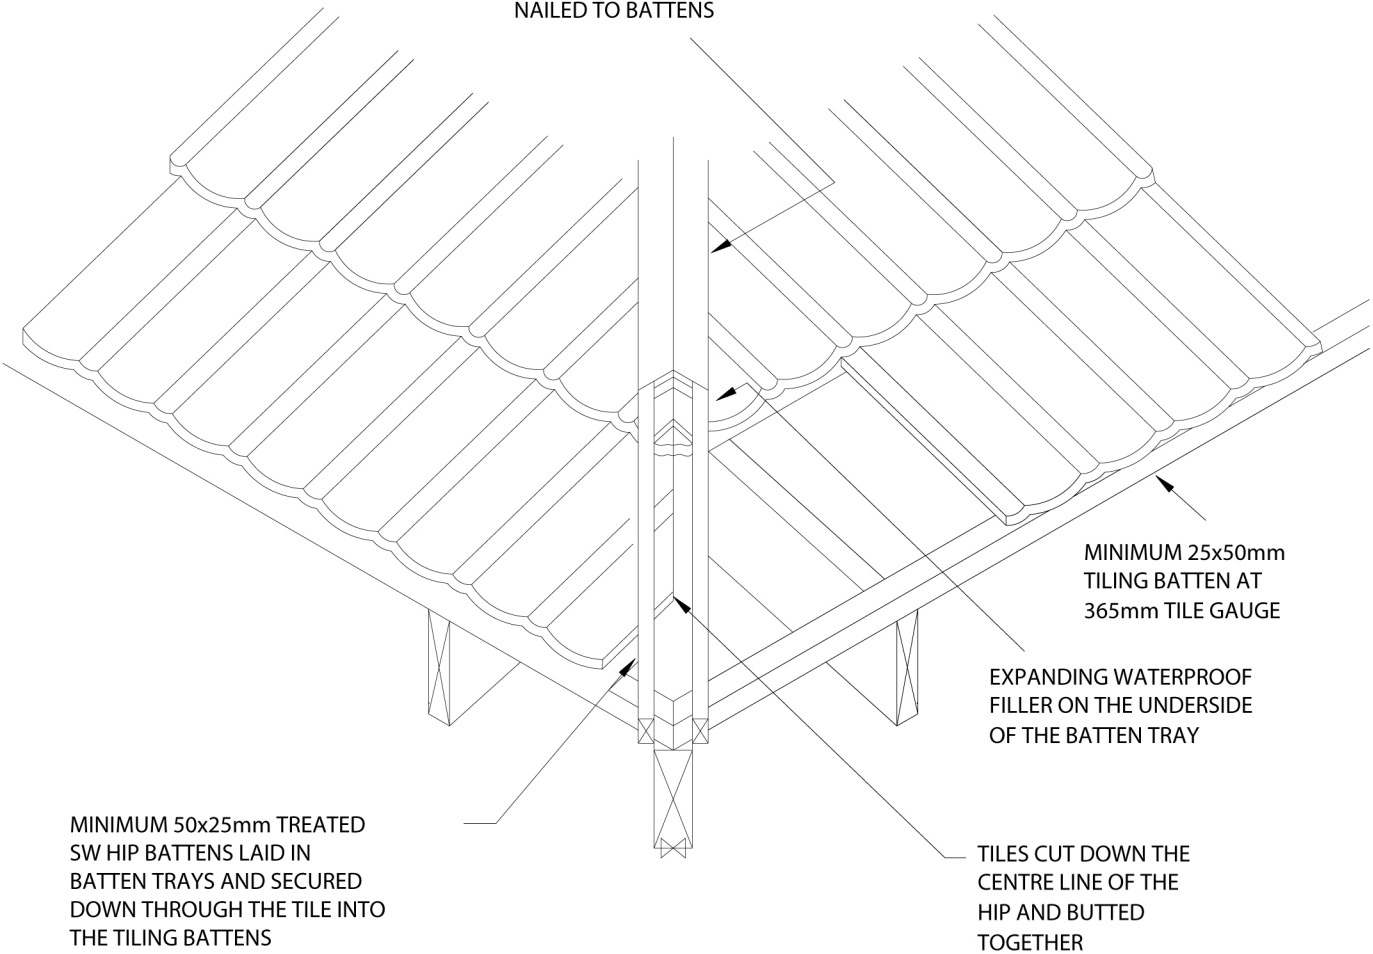

DELTA/ANGLED HIP/RIDGE CAP
NAILED TO BATTENS

Krovni pokrivač
Metrotile
www.metrokrov.net
TEGo MONT

CONTENT
METROTILE
HIPS

DRAWING SCALE
NOT TO SCALE

DRAWING NUMBER
M-015

DATE
JANUARY 2002

REVISION