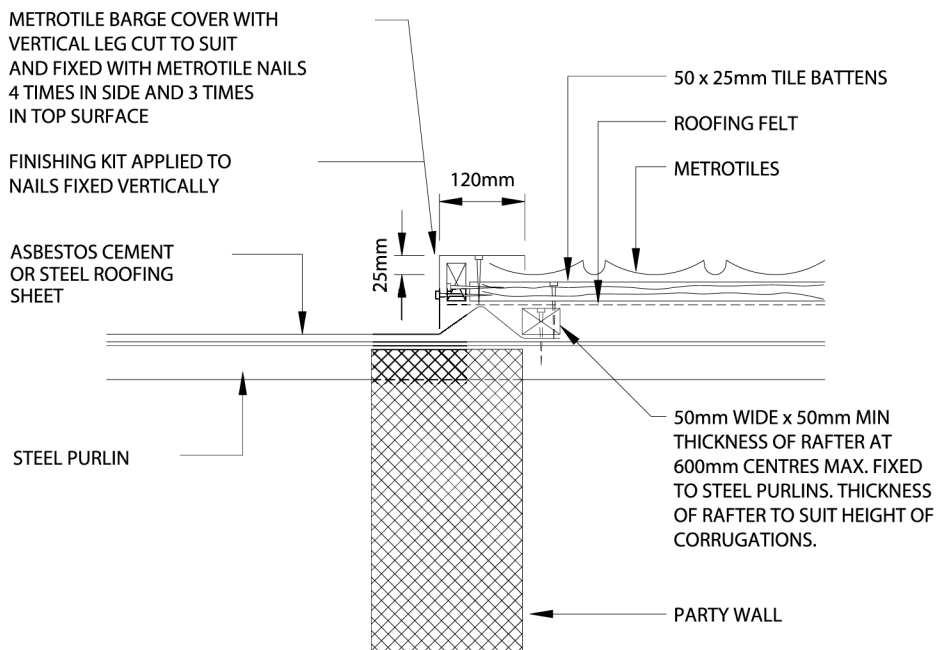

DETAIL OF METROTILE
ABUTTING ASBESTOS SHEETS

DETAIL OF METROTILE
ABUTTING ASBESTOS OR STEEL SHEETING

Krovni pokrivač
Metrotile
www.metrokrov.net

TEGO MONT

CONTENT
ABUTMENT TO OTHER
ROOF COVERINGS:
ASBESTOS AND
METAL SHEETING

DRAWING SCALE

1:10

DRAWING NUMBER

M-017

DATE

JANUARY 2002

REVISION