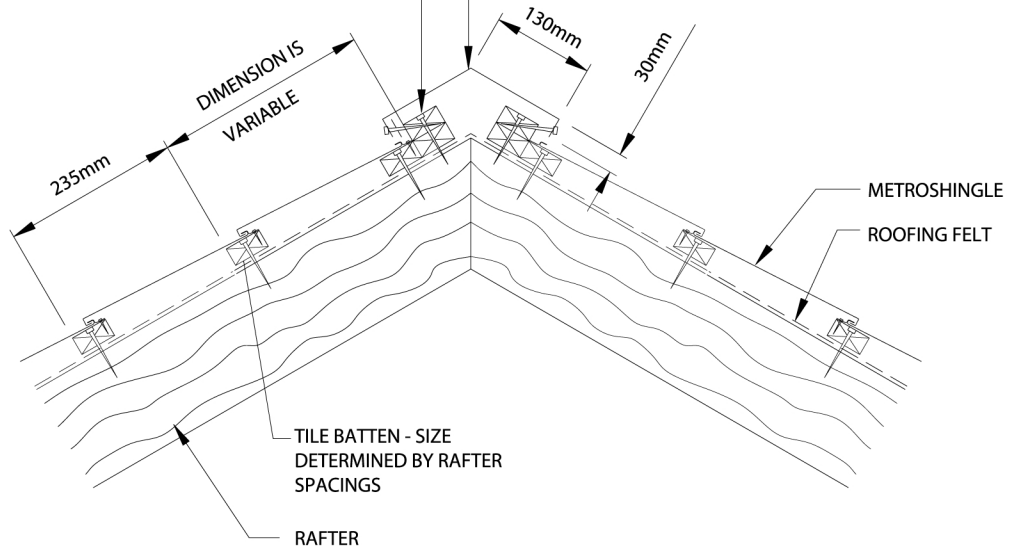

DELTA RIDGE (1200
COVER LENGTH) SUITABLE
FOR ROOF PITCHES FROM
10° TO 45° FIXED FOUR
TIMES BOTH SIDES WITH
METROTILE NAILS

50 x 25mm BATTEN

Krovni pokrivač

Metrotile

www.metrokrov.net

TEGO MONT

CONTENT

METROSHINGLE
DELTA RIDGE

DRAWING SCALE

1:10

DRAWING NUMBER

M-021

DATE

MARCH 2002

REVISION