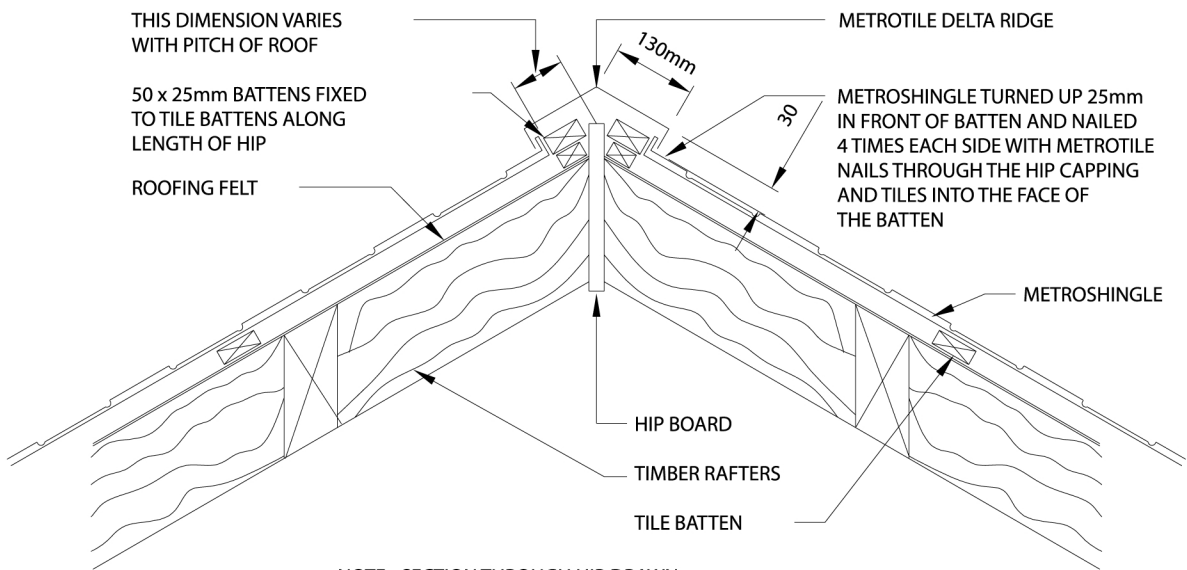

HIP DETAIL SQUARE RIDGE/HIP

HIP DETAIL DELTA RIDGE/HIP

Krovni pokrivač

Metrotile

www.metrokrov.net

TEGO MONT

CONTENT

METROSHINGLE
HIPS

DRAWING SCALE

1:10

DRAWING NUMBER

M-022

DATE

MARCH 2002

REVISION